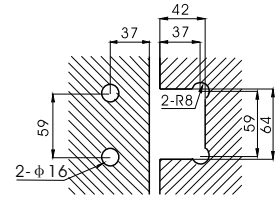

GLASS - GLASS 90° ADJUSTABLE HINGE

CODE S.73590C

Chrome Finish, Brass Finish