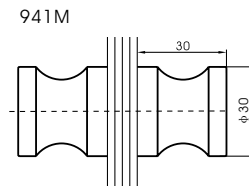

Chrome finish

**DOOR KNOB STRAIGHT  
6MM TO 12MM**

CODE S.718MC

Packed and sold by pair with wall fixings

Chrome finish

**DOOR KNOB RADIUSED  
6MM TO 12MM**

<b>CODE</b>	S.941MC
Packed and sold by pair with wall fixings	
Chrome finish	