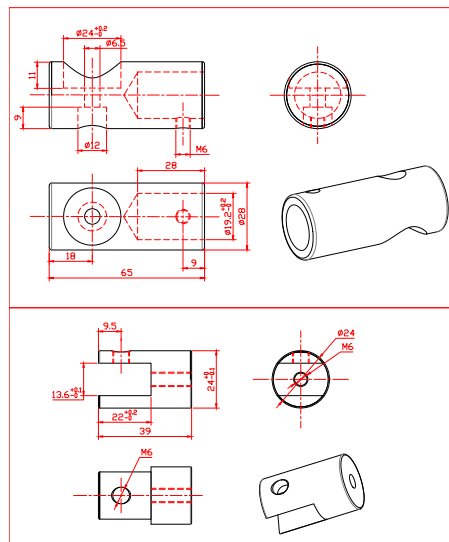

## SHOWER FITTINGS

Glass to Wall Hinge	7
180° Glass to Glass Hinge	7
Wall Mounted Offset Back Plate	7
Wall Mount Glass Clamp	7
90° Small Square Glass fixing	8
180° Small Square Fixing	8
Door knob straight	8
Door knob radiused	9
2.5m U Channel	9
3.65m U Channel	9
Glass-wall adjustable hinge	10
Glass-glass 90° adjustable hinge	10
Glass-glass 135° adjustable hinge	10
Glass-glass 180° adjustable hinge	10
2.48m Door Seal	11
19mm diameter stainless tube 1m	11
Wall Fixing Brackets	12
U Brackets	12
Mitred 45° bracket	13

**CODE** S.1520321PO10

Chrome Finish, Brass Finish

10B-1B

**248M DOOR SEAL**

**CODE** S.10B01B248

Material: PVC

Sold in 2.48m lengths

Snap on door edge or bottom at 135°

10S-180B

**248M DOOR SEAL**

**CODE** S.10S180B248

Material: PVC

Sold in 2.48m lengths

Snap on double doors edge at 180°

10B-2B

**248M DOOR SEAL**

**CODE** S.10B2B248

Material: PVC

Sold in 2.48m lengths

Snap on door bottom at 90°

**19MM DIAMETER STAINLESS TUBE 1M**

**CODE** S.1520321PO10

**WALL FIXING BRACKETS**

CODE S.7341C