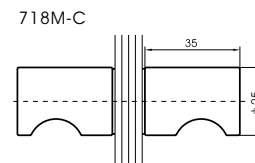

**DOOR KNOB STRAIGHT
6MM TO 12MM**

CODE S.718MC

Packed and sold by pair with wall fixings

Chrome finish