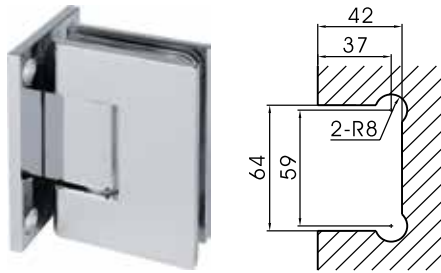

GLASS TO WALL HINGE 8MM TO 10MM GLASS

CODE S.750C

Self closes to 0° when within 30° open position.
Swings 90° in and 90° out.

Use 2 Hinges for maximum load of 40kg

Packed and sold by piece with gaskets and wall fixings

Chrome finish