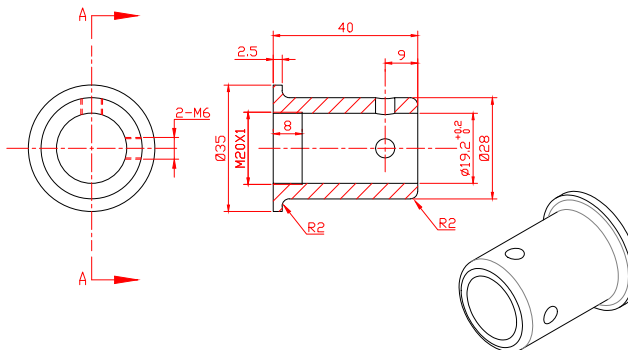

## SHOWER FITTINGS

Glass to Wall Hinge	7
180° Glass to Glass Hinge	7
Wall Mounted Offset Back Plate	7
Wall Mount Glass Clamp	7
90° Small Square Glass fixing	8
180° Small Square Fixing	8
Door knob straight	8
Door knob radiused	9
2.5m U Channel	9
3.65m U Channel	9
Glass-wall adjustable hinge	10
Glass-glass 90° adjustable hinge	10
Glass-glass 135° adjustable hinge	10
Glass-glass 180° adjustable hinge	10
2.48m Door Seal	11
19mm diameter stainless tube 1m	11
Wall Fixing Brackets	12
U Brackets	12
Mitred 45° bracket	13

10S-180B

**248M DOOR SEAL**

**CODE** S.10S180B248

Material: PVC

Sold in 2.48m lengths

Snap on double doors edge at 180°

10B-2B

**248M DOOR SEAL**

**CODE** S.10B2B248

Material: PVC

Sold in 2.48m lengths

Snap on door bottom at 90°

**19MM DIAMETER STAINLESS TUBE 1M**

**CODE** S.1520321PO10

**WALL FIXING BRACKETS**

CODE S.7341C