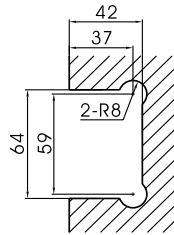

GLASS - WALL ADJUSTABLE HINGE

CODE S.735C

Chrome Finish, Brass Finish