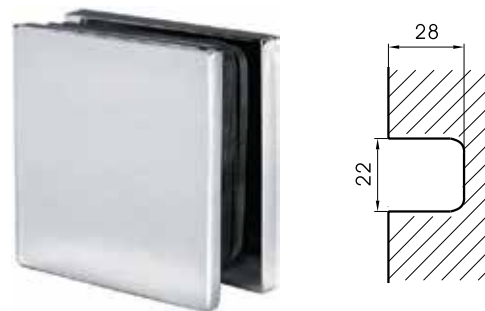

WALL MOUNT GLASS CLAMP BRASS CHROME 8MM TO 12MM GLASS

CODE S.933U3C

Gaskets: 2 x 2mm gaskets for 8mm glass
2 x 1mm gaskets for 10mm/12mm glass

Packed and sold by piece with gaskets and wall fixings

Chrome finish