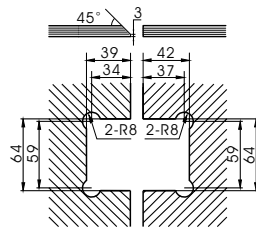

GLASS - GLASS 135° ADJUSTABLE HINGE

CODE S.735135C

Chrome Finish, Brass Finish