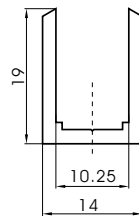

**3.65M U CHANNEL
8MM TO 10MM**

Finishes	Natural Anodised	Bright Anodised
CODE	S.974H10356	S.974H10356BA
Fixed to ceiling, wall or floor		
10mm profile		
End Cap	S.974H10EPS	S.974H10EPSBA