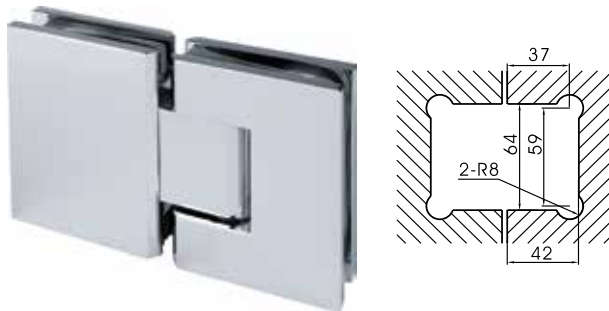

180° GLASS TO GLASS HINGE 8MM TO 10MM GLASS

CODE S.750-180-C

Self closes to 0° when within 30° open position.
Swings 90° in and 90° out.

Use 2 Hinges for maximum load of 40kg

Packed and sold by piece with gaskets and wall fixings

Chrome finish