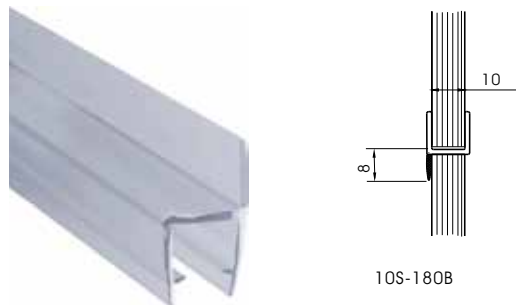

**CODE** S.1520321PO10

Chrome Finish, Brass Finish

10B-1B

**248M DOOR SEAL**

**CODE** S.10B01B248

Material: PVC

Sold in 2.48m lengths

Snap on door edge or bottom at 135°