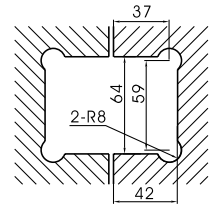

## SHOWER FITTINGS

Glass to Wall Hinge	7
180° Glass to Glass Hinge	7
Wall Mounted Offset Back Plate	7
Wall Mount Glass Clamp	7
90° Small Square Glass fixing	8
180° Small Square Fixing	8
Door knob straight	8
Door knob radiused	9
2.5m U Channel	9
3.65m U Channel	9
Glass-wall adjustable hinge	10
Glass-glass 90° adjustable hinge	10
Glass-glass 135° adjustable hinge	10
Glass-glass 180° adjustable hinge	10
2.48m Door Seal	11
19mm diameter stainless tube 1m	11
Wall Fixing Brackets	12
U Brackets	12
Mitred 45° bracket	13

Chrome Finish, Brass Finish

**GLASS - GLASS 90° ADJUSTABLE HINGE**

**CODE** S.73590C

Chrome Finish, Brass Finish

**GLASS - GLASS 135° ADJUSTABLE HINGE**

**CODE** S.735135C

Chrome Finish, Brass Finish

**GLASS - GLASS 180° ADJUSTABLE HINGE**

**CODE** S.1520321PO10

Chrome Finish, Brass Finish

10B-1B

**248M DOOR SEAL**

**CODE** S.10B01B248

Material: PVC

Sold in 2.48m lengths

Snap on door edge or bottom at 135°

10S-180B

**248M DOOR SEAL**

**CODE** S.10S180B248

Material: PVC

Sold in 2.48m lengths

Snap on double doors edge at 180°

10B-2B

**248M DOOR SEAL**