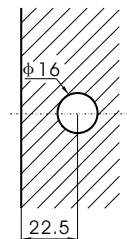

**90° SMALL SQUARE GLASS FIXING
BRACKETS CHROME
8MM TO 12MM GLASS**

CODE S.93390C

Gaskets: 2 x 2mm gaskets for 8mm glass
2 x 1mm gaskets for 10mm/12mm glass

Packed and sold by piece with gaskets and wall fixings

Chrome finish