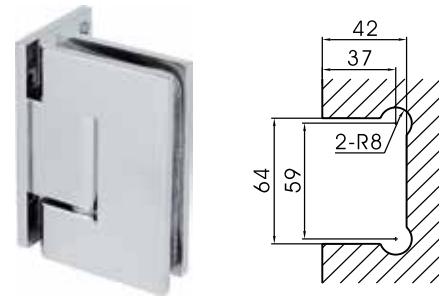

WALL MOUNTED OFFSET BACK PLATE 8MM TO 10MM GLASS

CODE S.750LC

Self closes to 0° when within 30° open position.
Swings 90° in and 90° out.

Use 2 Hinges for maximum load of 40kg

Packed and sold by piece with gaskets and wall fixings

Chrome finish