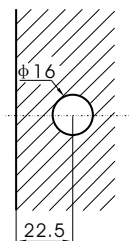

**180° SMALL SQUARE FIXING
BRACKETS CHROME
8MM TO 12MM GLASS**

CODE S.933180C

Gaskets: 2 x 2mm gaskets for 8mm glass
2 x 1mm gaskets for 10mm/12mm glass

Packed and sold by piece with gaskets and wall fixings

Chrome finish