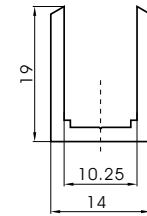

**2.5M U CHANNEL
8MM TO 10MM**

Finishes	Natural Anodised	Bright Anodised
CODE	S.974H10249SO	S.974H10249SOBA
Fixed to ceiling, wall or floor		
10mm profile		
End Cap	S.974H10EPS	S.974H10EPSBA