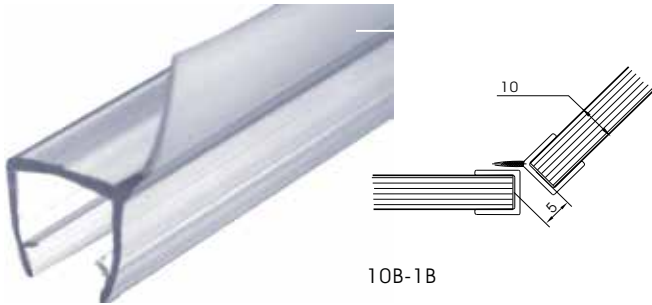

**CODE** S.1520321PO10

Chrome Finish, Brass Finish

10B-1B

**248M DOOR SEAL**

**CODE** S.10B01B248

Material: PVC

Sold in 2.48m lengths

Snap on door edge or bottom at 135°