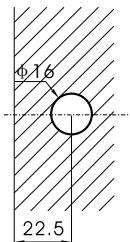

**90° SMALL SQUARE GLASS FIXING
BRACKETS CHROME
8MM TO 12MM GLASS**

CODE S.933-WG90-C

Gaskets: 2 x 2mm gaskets for 8mm glass
2 x 1mm gaskets for 10mm/12mm glass

Packed and sold by piece with gaskets and wall fixings

Chrome Finish